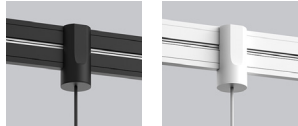

ADAPTER FINISH FINI DE L'ADAPTEUR

BLKE WHE