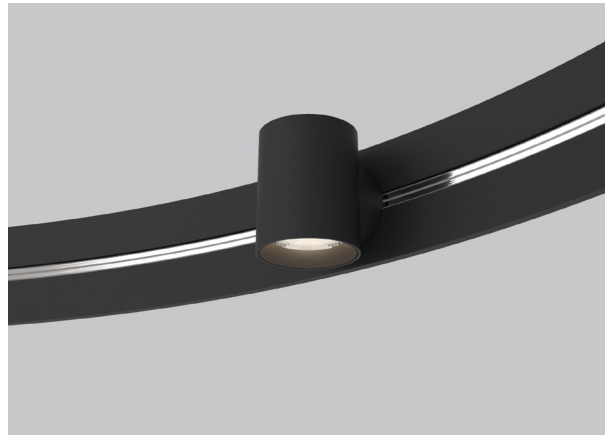

ARENA – BEAM 8290

PROJECT PROJET
SPEC TYPE
NOTES