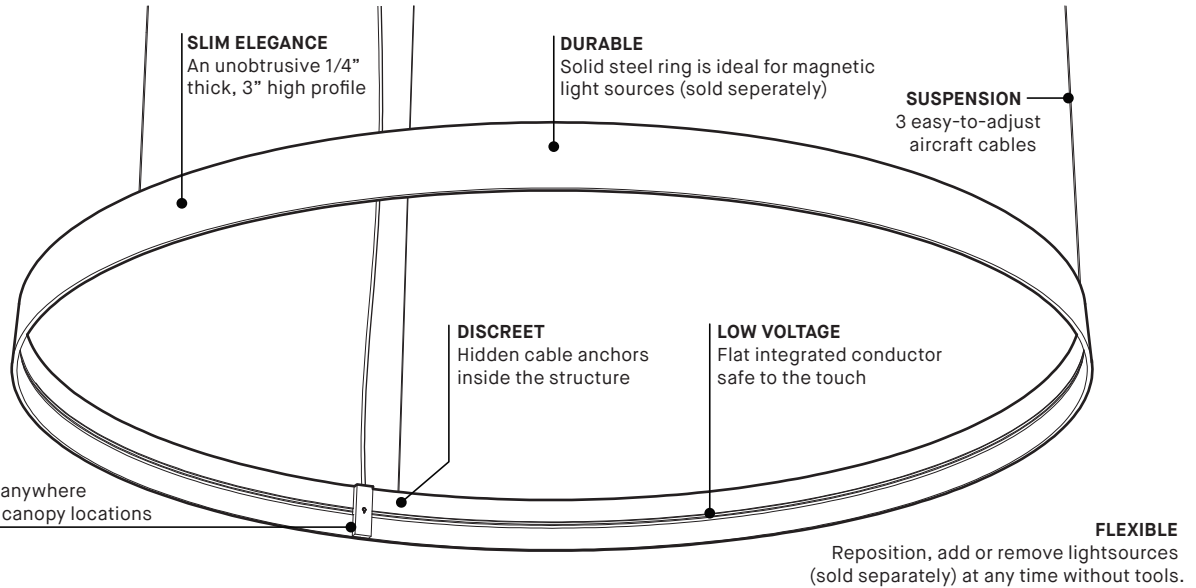

ARENA 8200-XX

EVOLVING LIGHT

ARENA is the circular base profile that supports and powers a variety of compatible light sources which can be combined and positioned as desired.

The ARENA will accommodate a choice of light sources which can be customized in quantity, position, orientation and combinations to provide users with a tailored solution for their space.