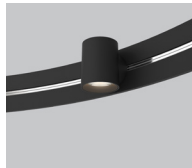

ARENA – BEAM 8290