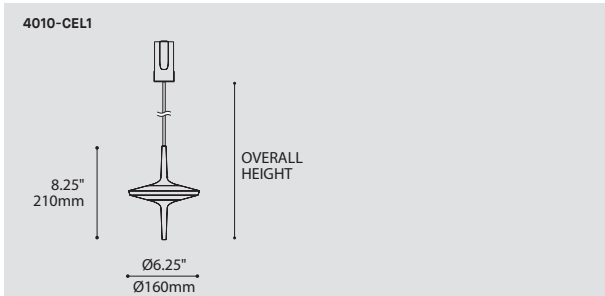

CELESTE 4010-CEL FOR ARENA 82X0

PROJECT PROJÉT
SPEC TYPE
NOTES

ADAPTER FINISH FINI DE L'ADAPTATEUR

BLKE WHE

HEAD & GLASS FINISH FINI TÊTE & VERRE

BLKE CLR BLKE FRO

WHE CLR WHE FRO

ORDERING SPECIFICATION SPÉCIFICATION DE COMMANDE		CODE
MODEL MODÈLE	4010-CEL DROPLET CELESTE FOR ARENA	4010-CEL
CONFIGURATION CONFIGURATION	1 SINGLE UNIT 1 HEAD MIN. HEIGHT 16"	1
LIGHT SOURCE SOURCE LUMINEUSE	LEDA SPECIAL OUTPUT FOR ARENA, 4W * TOTAL DC LOAD OF INSTALLED LIGHT SOURCES MUST NOT EXCEED THE MAXIMUM WATTAGE OF THE ARENA DEPENDING ON THE SELECTED OPTION (SEE MAPPING PAGE)	LEDA
COLOR TEMPERATURE TEMPÉRATURE DE COULEUR	27* 2700K 30 3000K 35 3500K 40 4000K * LONGER LEAD TIME MAY APPLY, PLEASE CONTACT YOUR EUREKA REPRESENTATIVE	
COLOR RENDERING INDEX (CRI) INDICE DE RENDU DE COULEUR (IRC)	90 90+ CRI	90
OVERALL HEIGHT HAUTEUR HORS TOUT	24 24" CABLE (STD LENGTH) ** CUSTOM CABLE LENGTH (PLEASE SPECIFY)	
MOUNTING MONTAGE	TAA ARENA ADAPTOR FOR ARENA SQUARE & RECTANGLE 8220 & ARENA STRAIGHT 8210 TAB ARENA ADAPTOR FOR ARENA RING 8200	
ADAPTER FINISH FINI ADAPTATEUR	BLKE BLACK FINE TEXTURE WHE WHITE FINE TEXTURE	
HEAD FINISH FINI TÊTE	BLKE BLACK FINE TEXTURE WHE WHITE FINE TEXTURE	
GLASS FINISH FINI VERRE	CLR CLEAR GLASS FRO FROSTED GLASS	